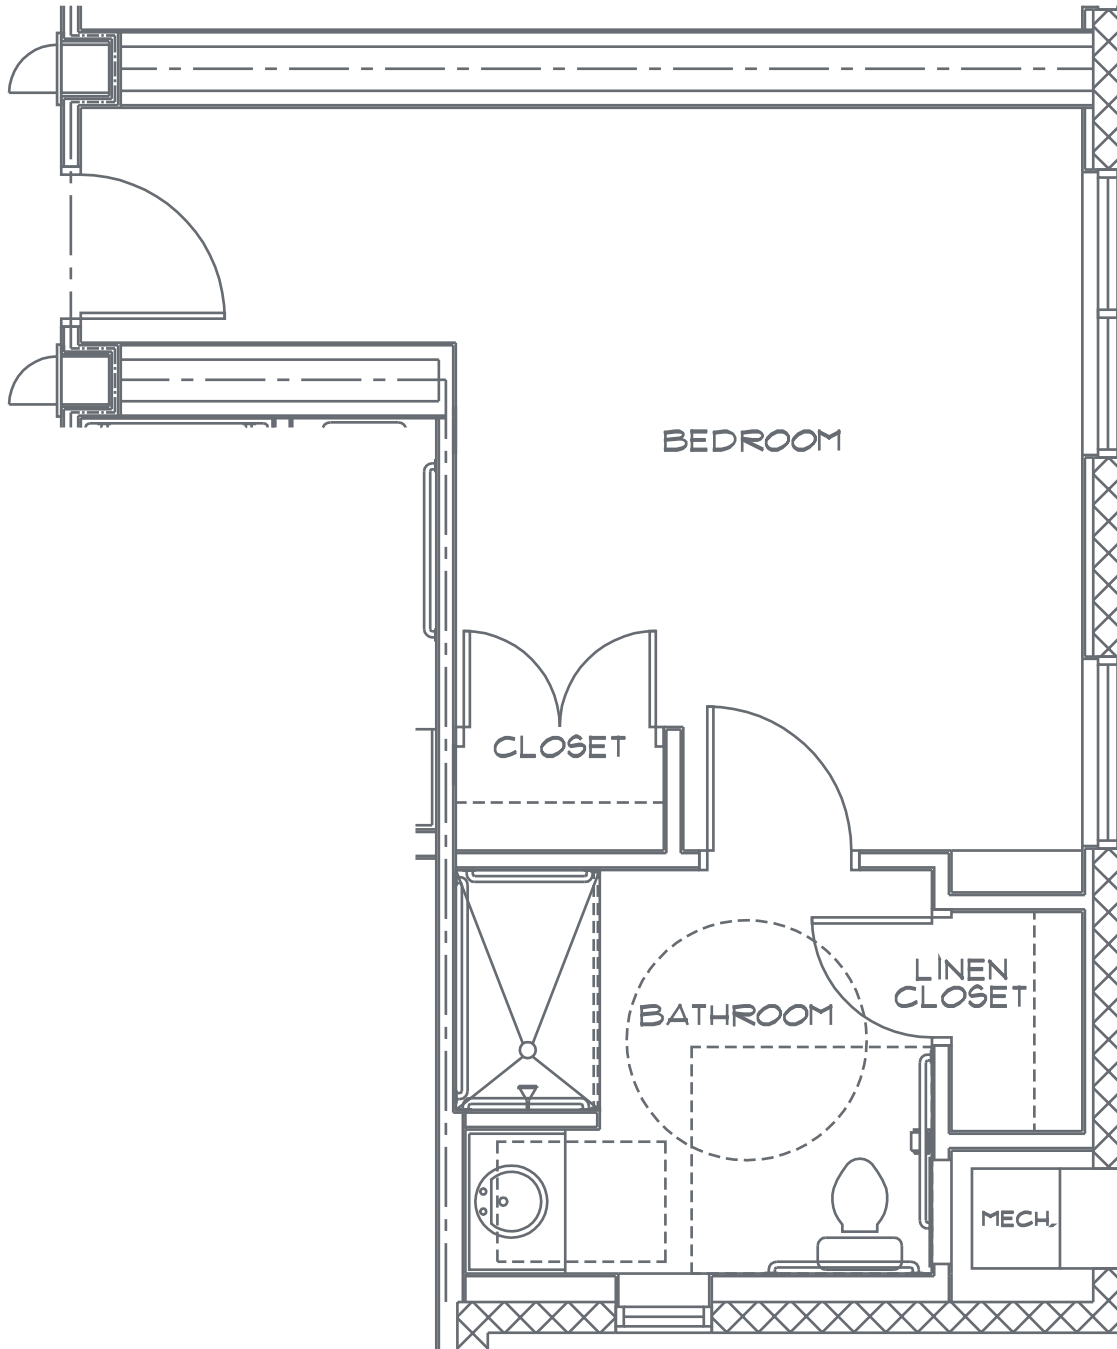

MARKET STREET

A MEMORY CARE RESIDENCE

MC STUDIO B – A2

354.5 SQ. FT.