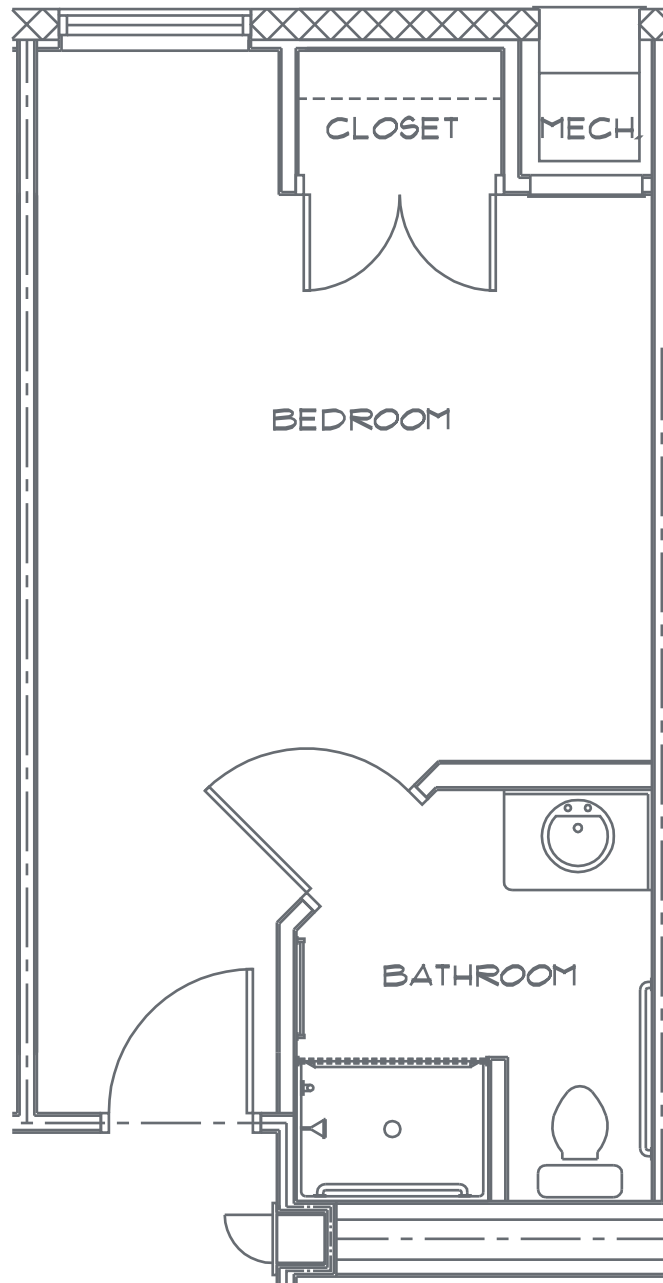

MARKET STREET

A MEMORY CARE RESIDENCE

MC STUDIO A – A1

297 SQ. FT.