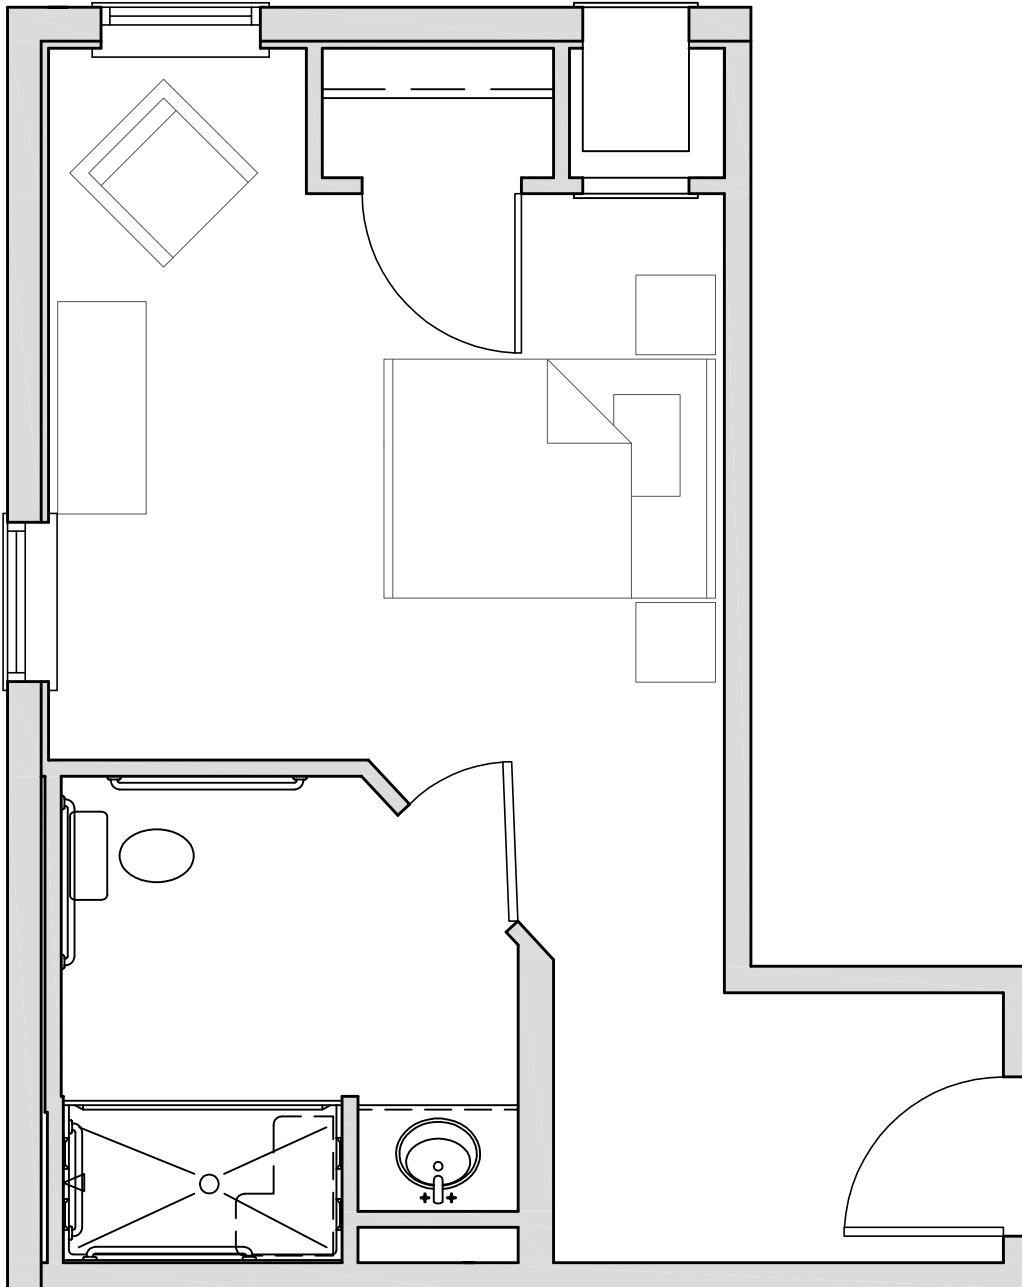

MARKET STREET

A MEMORY CARE RESIDENCE

UNIT MC 2

359 SQ. FT.